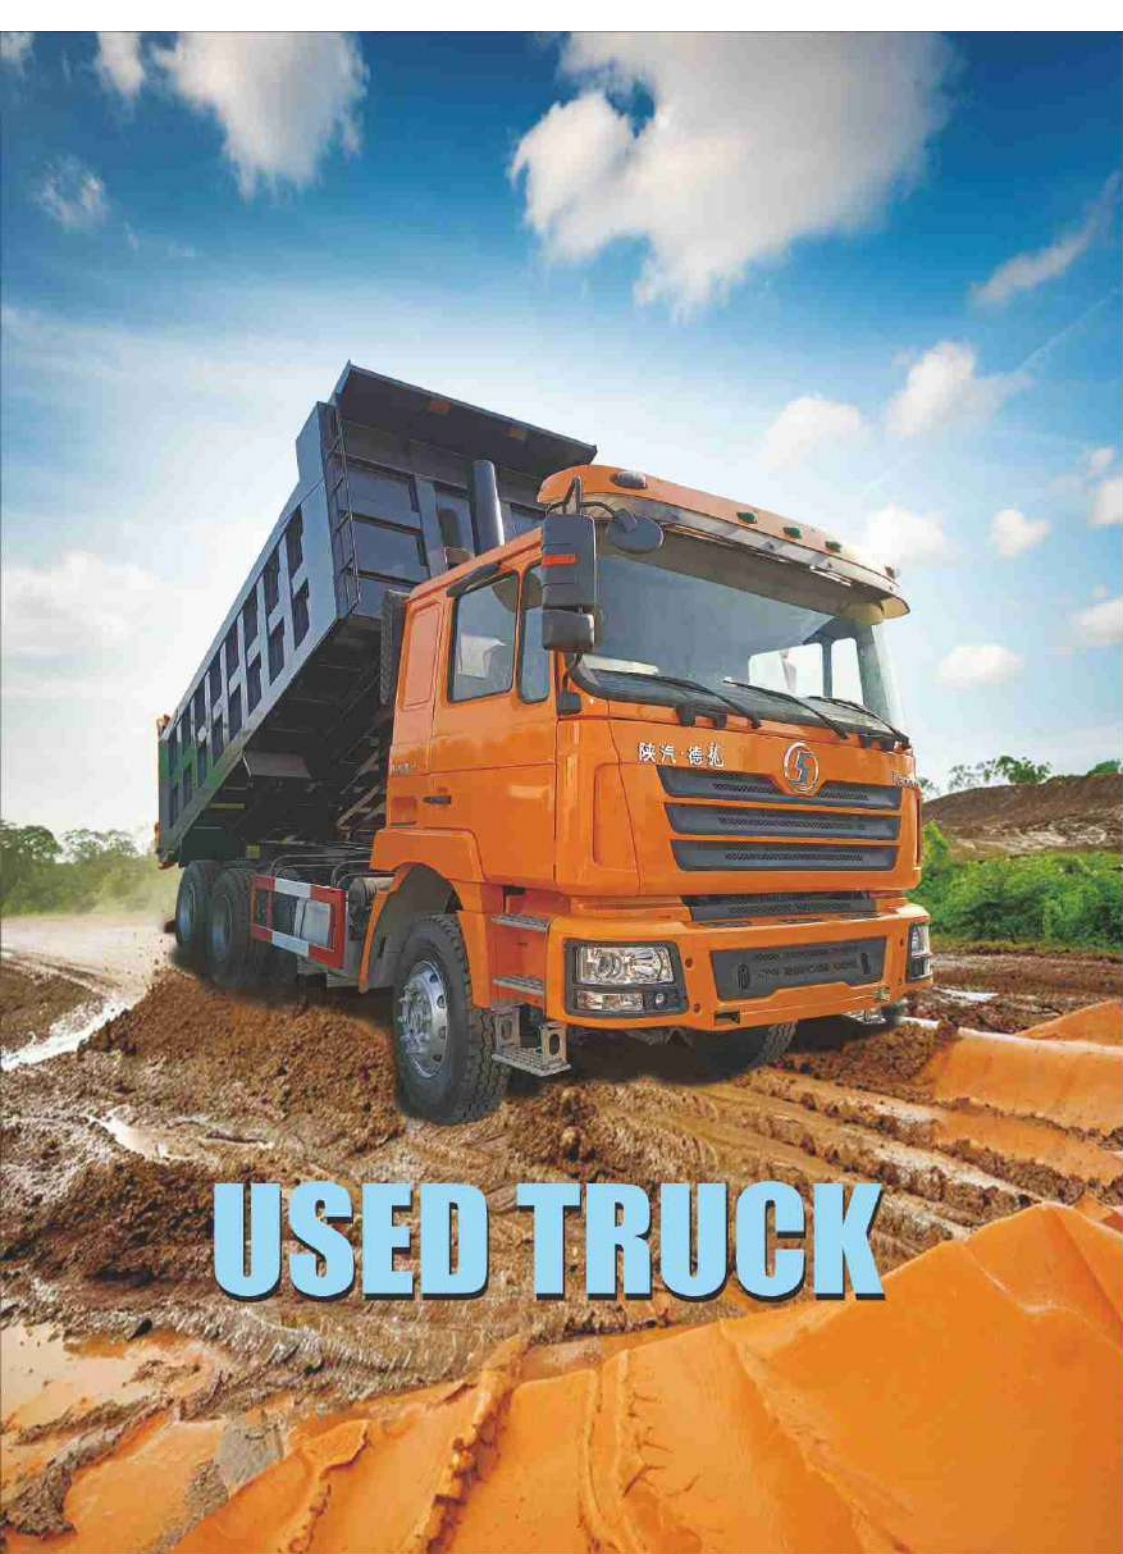

USED TRUCK

USED TRUCK Tractor--6x4 series